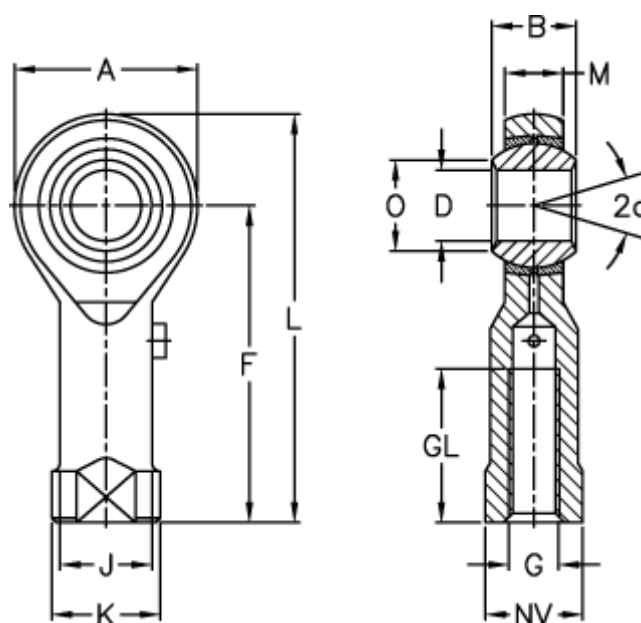

Article number: 54301310125

Description: LDK Rod end PHS 10/F1
M10x1,25

Measures

| | | | |
|---------------------|------------|---------------------|---------|
| A | = 26 | J | = 15.0 |
| a (degrees) | = 13 | K | = 19 |
| B | = 14 | L | = 56 |
| D | = 10 | M | = 10.50 |
| Dynamic load C (kN) | = 7.5 | NV | = 17 |
| F | = 43 | O | = 12.90 |
| g | = M10x1,25 | Static load C0 (kN) | = 19.0 |
| GL | = 21 | Weight (g) | = 72.0 |